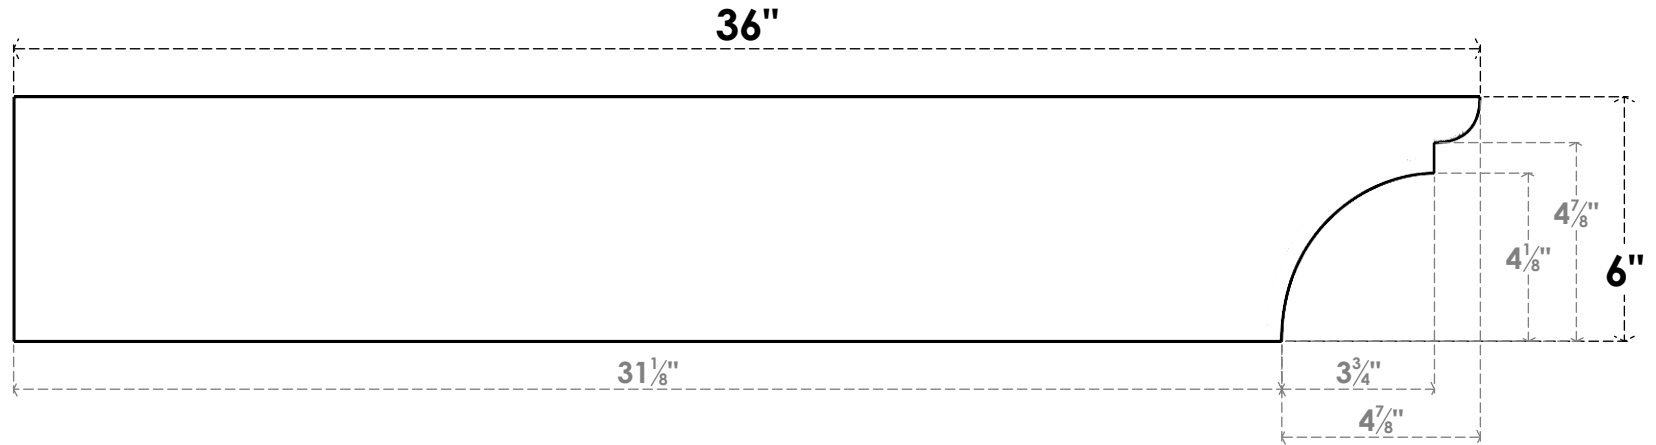

ITEM NUMBER: RFTURO060X06000X36000X006YOR00RCPR

6"W X 6"H X 36"L TIMBERTHANE ROUGH CEDAR YORKTOWN FAUX WOOD OPEN RAFTER TAIL, 6"L END, PRIMED TAN

SIDE PROFILE

FRONT PROFILE

ISOMETRIC

GENERATED DATE : 03/02/2023