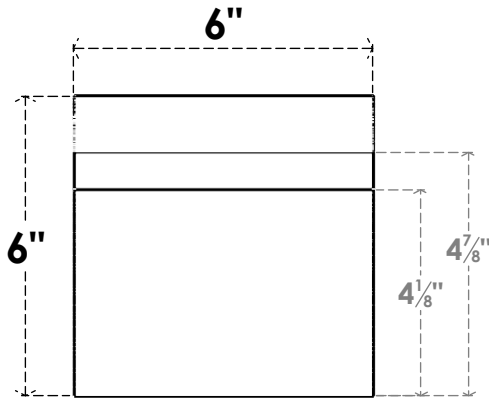

ITEM NUMBER: RFTURO060X06000X36000X006YOR00RCPR

6"W X 6"H X 36"L TIMBERTHANE ROUGH CEDAR YORKTOWN FAUX WOOD OPEN RAFTER TAIL, 6"L END, PRIMED TAN

SIDE PROFILE

FRONT PROFILE

ISOMETRIC

GENERATED DATE : 03/02/2023