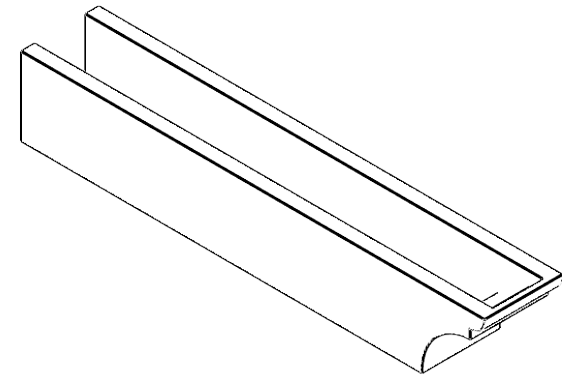

ITEM NUMBER: RFTURO060X06000X36000X006YOR00RCPR

6"W X 6"H X 36"L TIMBERTHANE ROUGH CEDAR YORKTOWN FAUX WOOD OPEN RAFTER TAIL, 6"L END, PRIMED TAN

SIDE PROFILE

FRONT PROFILE

ISOMETRIC

GENERATED DATE : 03/02/2023

EKENA MILLWORK
2300 WEST MAIN ST.
CLARKSVILLE, TX 75426
TOLL FREE: 866-607-0453
WWW.EKENAMILLWORK.COM

NOTES

1. INSTALLATION TO BE COMPLETED IN ACCORDANCE WITH MANUFACTURER'S SPECIFICATIONS.
2. DRAWING MAY NOT BE TO SCALE
3. THIS DRAWING IS INTENDED FOR DESIGN AND PLANNING PURPOSES ONLY.
4. ALL INFORMATION CONTAINED HEREIN WAS CURRENT AT THE TIME OF DEVELOPMENT BUT MUST BE REVIEWED AND APPROVED BY THE PRODUCT MANUFACTURER TO BE CONSIDERED ACCURATE.
5. TIMBERTHANE ARCHITECTURAL PRODUCTS ARE MADE FROM HIGH DENSITY URETHANE AND COME FACTORY PRIMED